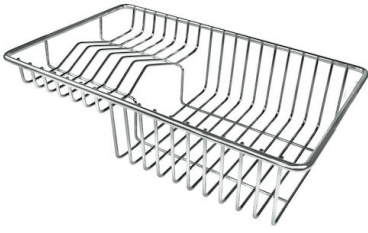

Push 8407 116

DATI TECNICI

Milanello Optional accessories / Accessori opzionali

The "rails" system makes it possible to use a combination of numerous accessories. Grids, chopping boards, utensils' ranging system, bowls and containers of different dimensions can be alternated in the workspace with a simple gesture, and can easily be stacked, in order to be on hand at all times.

Compatible accessories/Accessori compatibili:

8100 602

Lavello MILANELLO cod. 1031/050

GALLERIA FOTOGRAFICA

IN DOTAZIONE

Griglie Black Milanello
8100 602

Piletta automatica Space Push - PP
8407 116

ACCESSORI OPZIONALI

Cestello portapiatti inox

8100 303

* solo in abbinamento con l'accessorio
8644 101

Tagliere in HDPE

8657 001

Tagliere Twin in HDPE

8644 101

Vaschetta forata inox